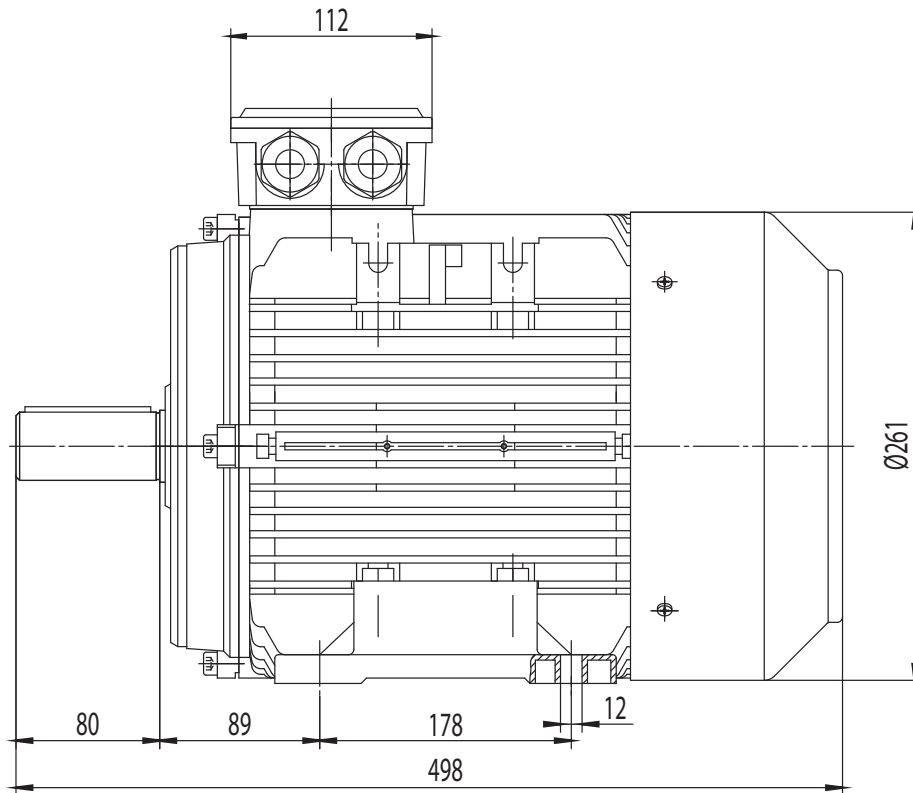

Model MTP132MA4F-01

MFG PN: TAX132M-4-F

IE3 TEFC 132M

DRAWING NUMBER:

GR3-AL-TF-132MB3-01

DIMENSIONS:

mm

MOUNTING:

B3

CASING MATERIAL:

Cast Aluminum

ISSUED DATE

08/40/19

METRIC IE3 PREMIUM MOTORS