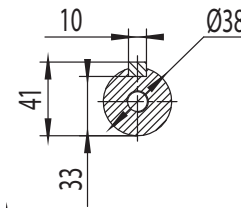

Model MTP132MA4F-01

MFG PN: TAX132M-4-F

IE3 TEFC 132M

DRAWING NUMBER:

GR3-AL-TF-132MB3-01

DIMENSIONS:

mm

MOUNTING:

B3

CASING MATERIAL:

Cast Aluminum

ISSUED DATE

08/40/19

METRIC IE3 PREMIUM MOTORS