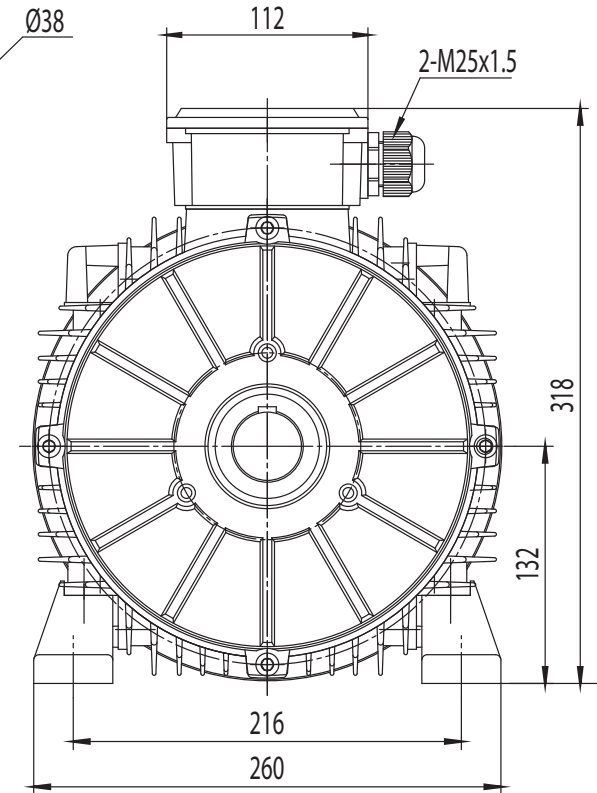

Model MTP132MA4F-01

MFG PN: TAX132M-4-F

IE3 TEFC 132M

DRAWING NUMBER:

GR3-AL-TF-132MB3-01

DIMENSIONS:

mm

MOUNTING:

B3

CASING MATERIAL:

Cast Aluminum

ISSUED DATE

08/40/19

METRIC IE3 PREMIUM MOTORS