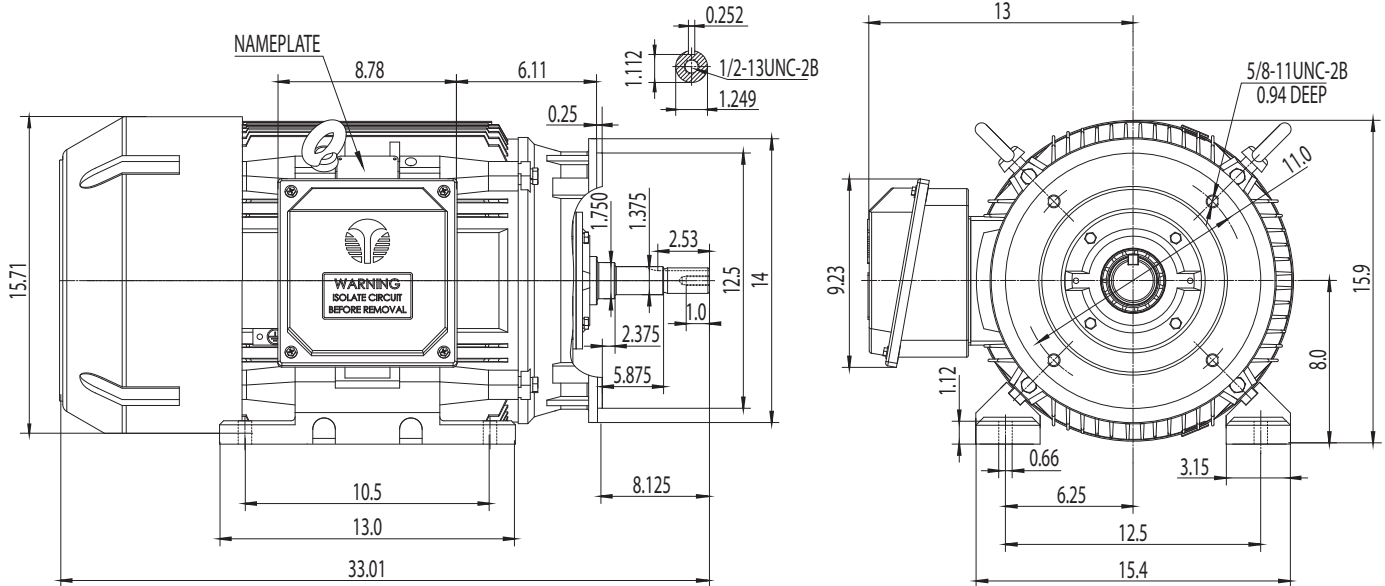

NEMA

Model JPC0404DP
MFG PN: TXC324T40U4B-A

NAMEPLATE DATA	60Hz	50Hz
Horse Power	40	40
RPM	1780	1470
Voltage	230/460	190/380
Full Load Amps	93.6/46.8	114/57
Service Factor	1.25	1
KVA Code	H	G
Full Load Amps (208V)	103.5538636608	-
Nominal Efficiency	94.1	92.1
Nominal Power Factor	0.85	-
Design	A	
Frame	324JP	
Enclosure Type	TEFC	
IP Rating	55	
Duty	Cont. / S1	
Insulation Class	F	
Ambient Rating	40	
Drive End Bearing	6312C3	
Opposite Drive End Bearing	6312C3	
Weight (lbs)	571	

NAMEPLATE LAYOUT

VFD DUTY (S.F. 1.0)	RATIO	Hz*
Variable Torque	1000:1	2 - 60
Constant Torque	15:1	4 - 60

*For max speed please contact Techtop Canada

HAZARDOUS LOCATIONS	CSA CERTIFIED	
Class / Division	I	II
Groups	A, B, C and D	