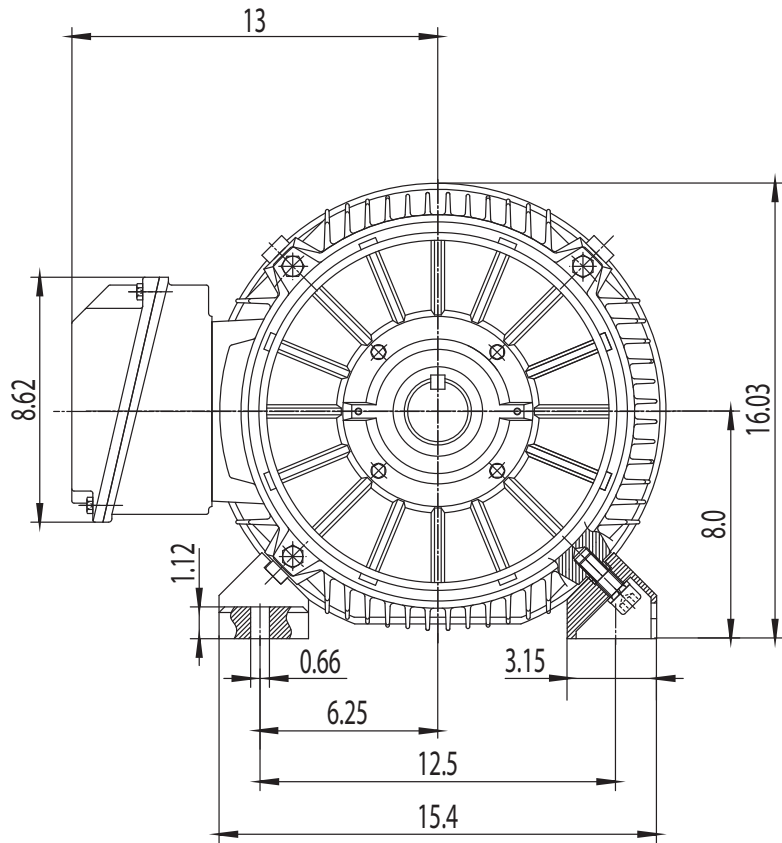

NEMA

Model JPC0402DP
MFG PN: TXC324T40U2B

NEMA Premium TEFC 324TS

DRAWING NUMBER:

GR3-CI-TF-324TS-CFC

ISSUED DATE

16/25/21

DIMENSIONS:

Inches

MOUNTING:

Rigid

CASING MATERIAL:

Cast Iron

PREMIUM T-FRAME CAST IRON MOTORS