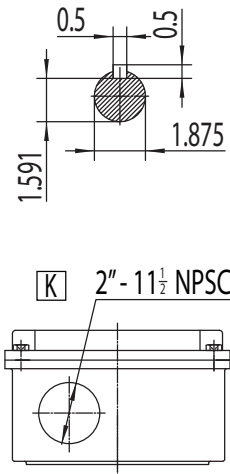

NEMA

Model JPC0402DP
MFG PN: TXC324T40U2B

NEMA Premium TEFC 324TS

DRAWING NUMBER:

GR3-CI-TF-324TS-CFC

ISSUED DATE

16/25/21

DIMENSIONS:

Inches

MOUNTING:

Rigid

CASING MATERIAL:

Cast Iron

PREMIUM T-FRAME CAST IRON MOTORS