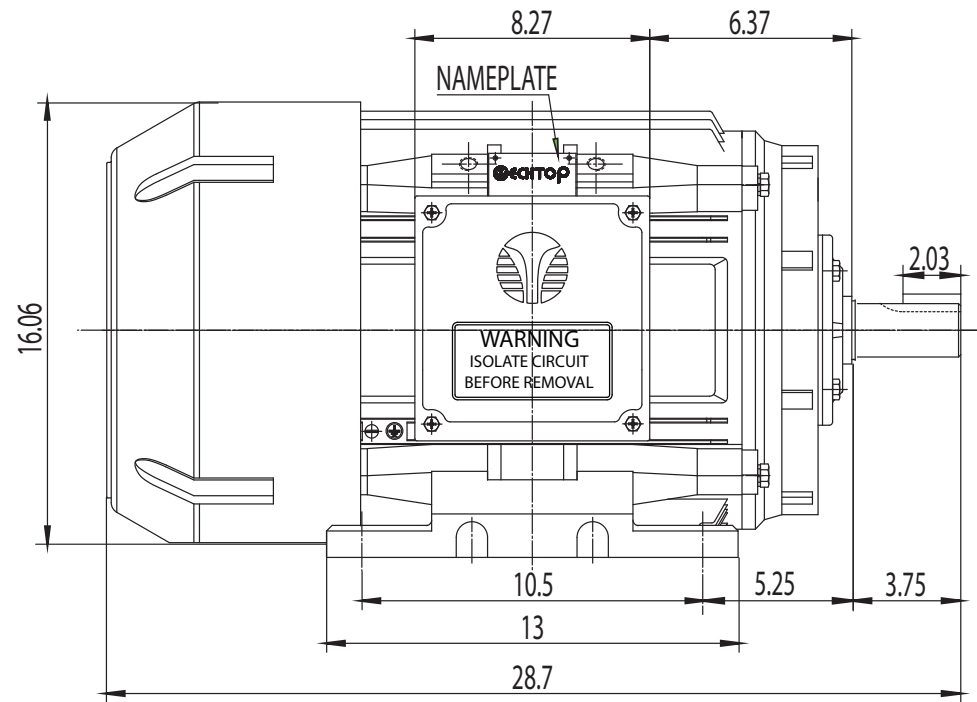

NEMA

Model JPC0402DP
MFG PN: TXC324T40U2B

NEMA Premium TEFC 324TS

DRAWING NUMBER:

GR3-CI-TF-324TS-CFC

ISSUED DATE

16/25/21

DIMENSIONS:

Inches

MOUNTING:

Rigid

CASING MATERIAL:

Cast Iron

PREMIUM T-FRAME CAST IRON MOTORS