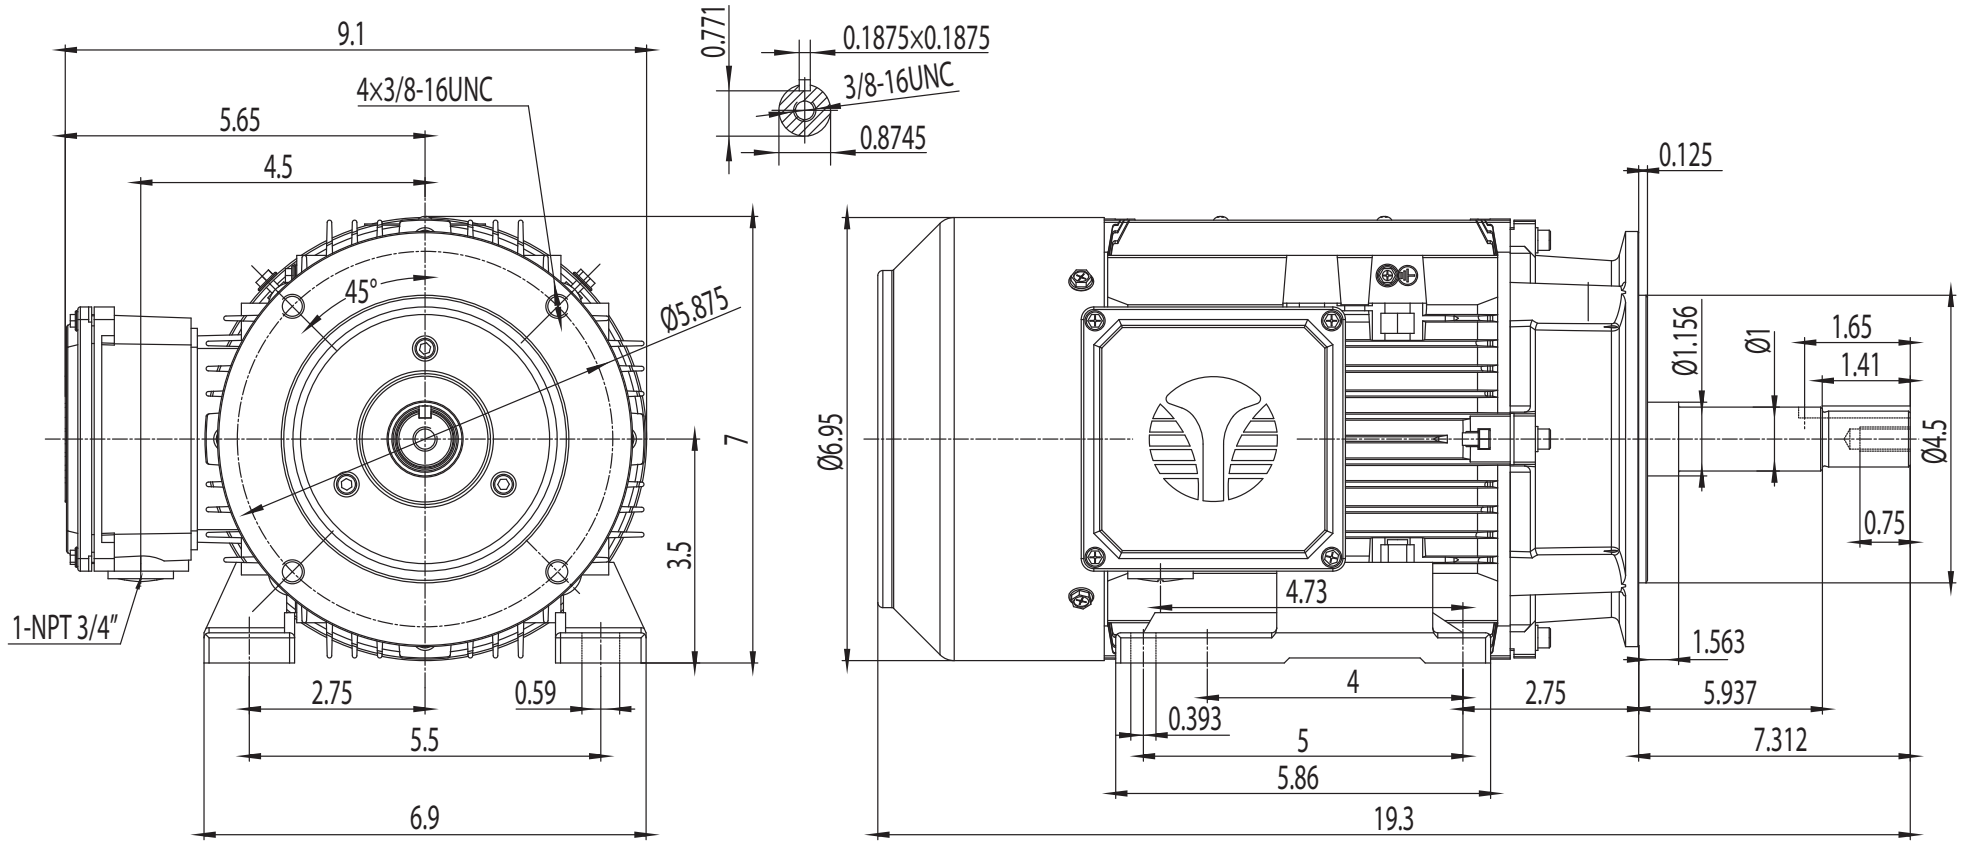

NEMA

Model JPA0024DP

MFG PN: TXA145T2U4B

NEMA Premium TEFC 145JP

DRAWING NUMBER:

GR3-AL-TF-140JP

DIMENSIONS:

Inches

MOUNTING:

Rigid/C-Flange

CASING MATERIAL:

Cast Aluminum

ISSUED DATE

17/18/21

PREMIUM JM-JP PUMP MOTORS