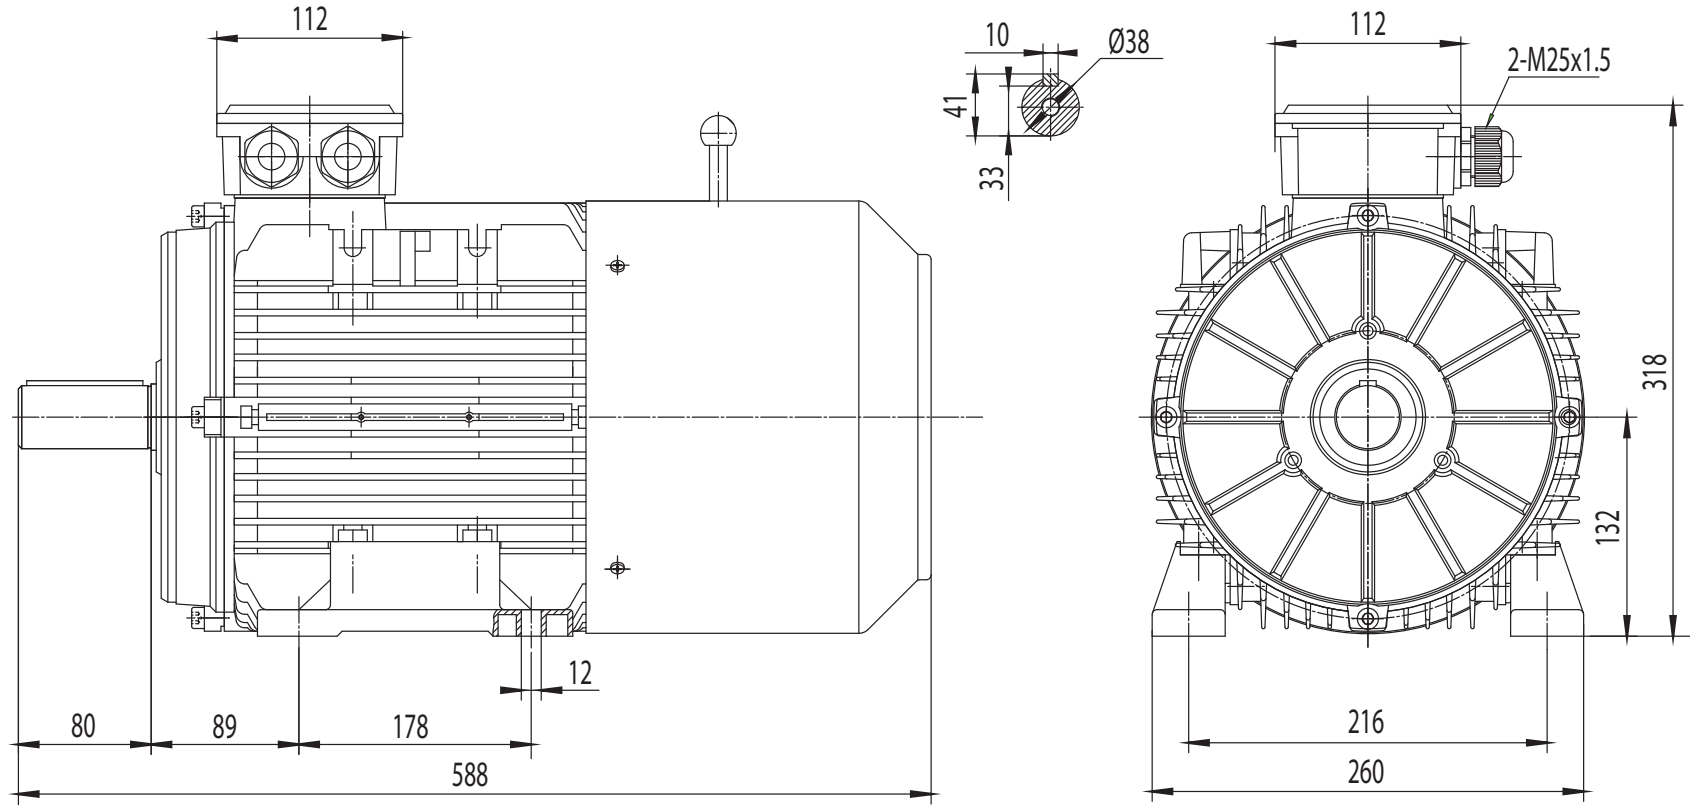

Model **BMM132MB6F**

MFG PN: TAX132M2-6-F

IE3 TEFC 132M

DRAWING NUMBER:

GR3-AL-TF-132MB3-BRK

ISSUED DATE

14/49/19

DIMENSIONS:

mm

MOUNTING:

B3

CASING MATERIAL:

Cast Aluminum

METRIC IE1/IE3 BRAKE MOTORS